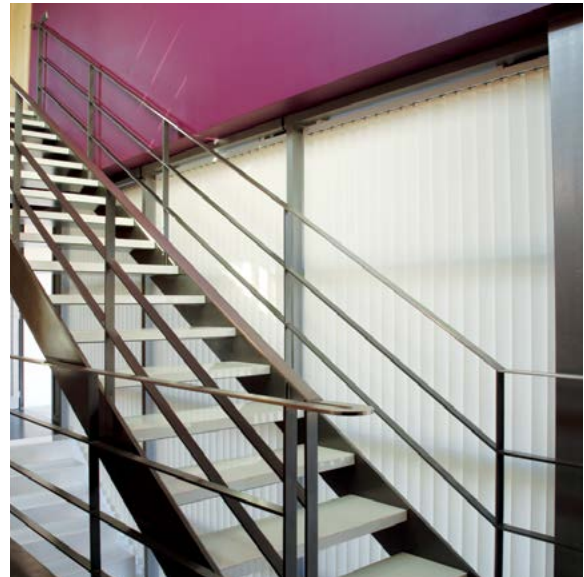

### THE FABRIC VERTICAL BLINDS COLLECTION

Elite's selection of quality, 3 1/2-inch fabric blinds features many patterns and colors.

- ◆ Choose from 7 patterns in 34 colors
- ◆ Versatile, heavy duty Decomatic vertical blind track system for years of trouble-free service
- ◆ Optional standard valances available
- ◆ Exciting new Executive Valance is now available with 19 trim colors to choose from
- ◆ Groover insert available in white and beige