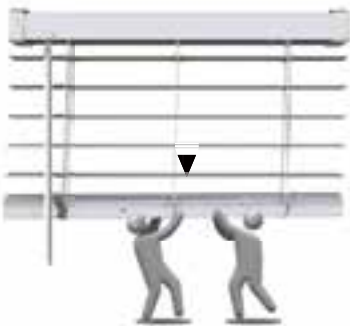

INDUSTRY'S #1 BLIND

✗ OTHERS

✓ NORMAN®

TRADITIONAL CORDED

- Outdated headrail requiring valance to cover light gap
- Unsightly slat holes
- Unsafe, unsightly cords

CORDLESS SMARTPRIVACY®

- Modern, impact resistant valance free, PolyDeco headrail
- Award-winning SmartPrivacy®
- Child safe cordless lift system

FAUX WOOD COLORS

DESIGNER CROWN VALANCE

SIDE VIEW

MODERN CURVED VALANCE

SIDE VIEW

INDUSTRY'S #1 BLIND

1. SMARTPRIVACY®
2. PERFORMANCE CORDLESS
 - Smooth Operation
 - Reliable Performance
 - Larger Sizes
3. CO-EXTRUDED SLAT
 - 2000 UV HOURS
 - 125° HDT
 - Lighter
4. IMPACT RESISTANT, MODERN, VALANCE FREE, POLYDECO HEADRAIL
5. ENGINEERED BOTTOM RAIL

NO EXTRA CHARGE

- IMPACT RESISTANT, MODERN, VALANCE FREE, POLYDECO HEADRAIL
- SMARTPRIVACY® FOR BETTER LIGHT & PRIVACY CONTROL
- CO-EXTRUDED HIGH HDT SLAT

Surcharges:

- Printed colors 20%
- Common valance, Keystone \$60
- Cut-out \$75 per side
- Shim \$2 each

General Specifications:

- Modern, valance-free, color coordinated PolyDeco headrail
- Engineered trapezoid bottomrail
- Wand tilt (left location only)

#CordlessForKids
Only Use Cordless Window Coverings in Homes with Young Children